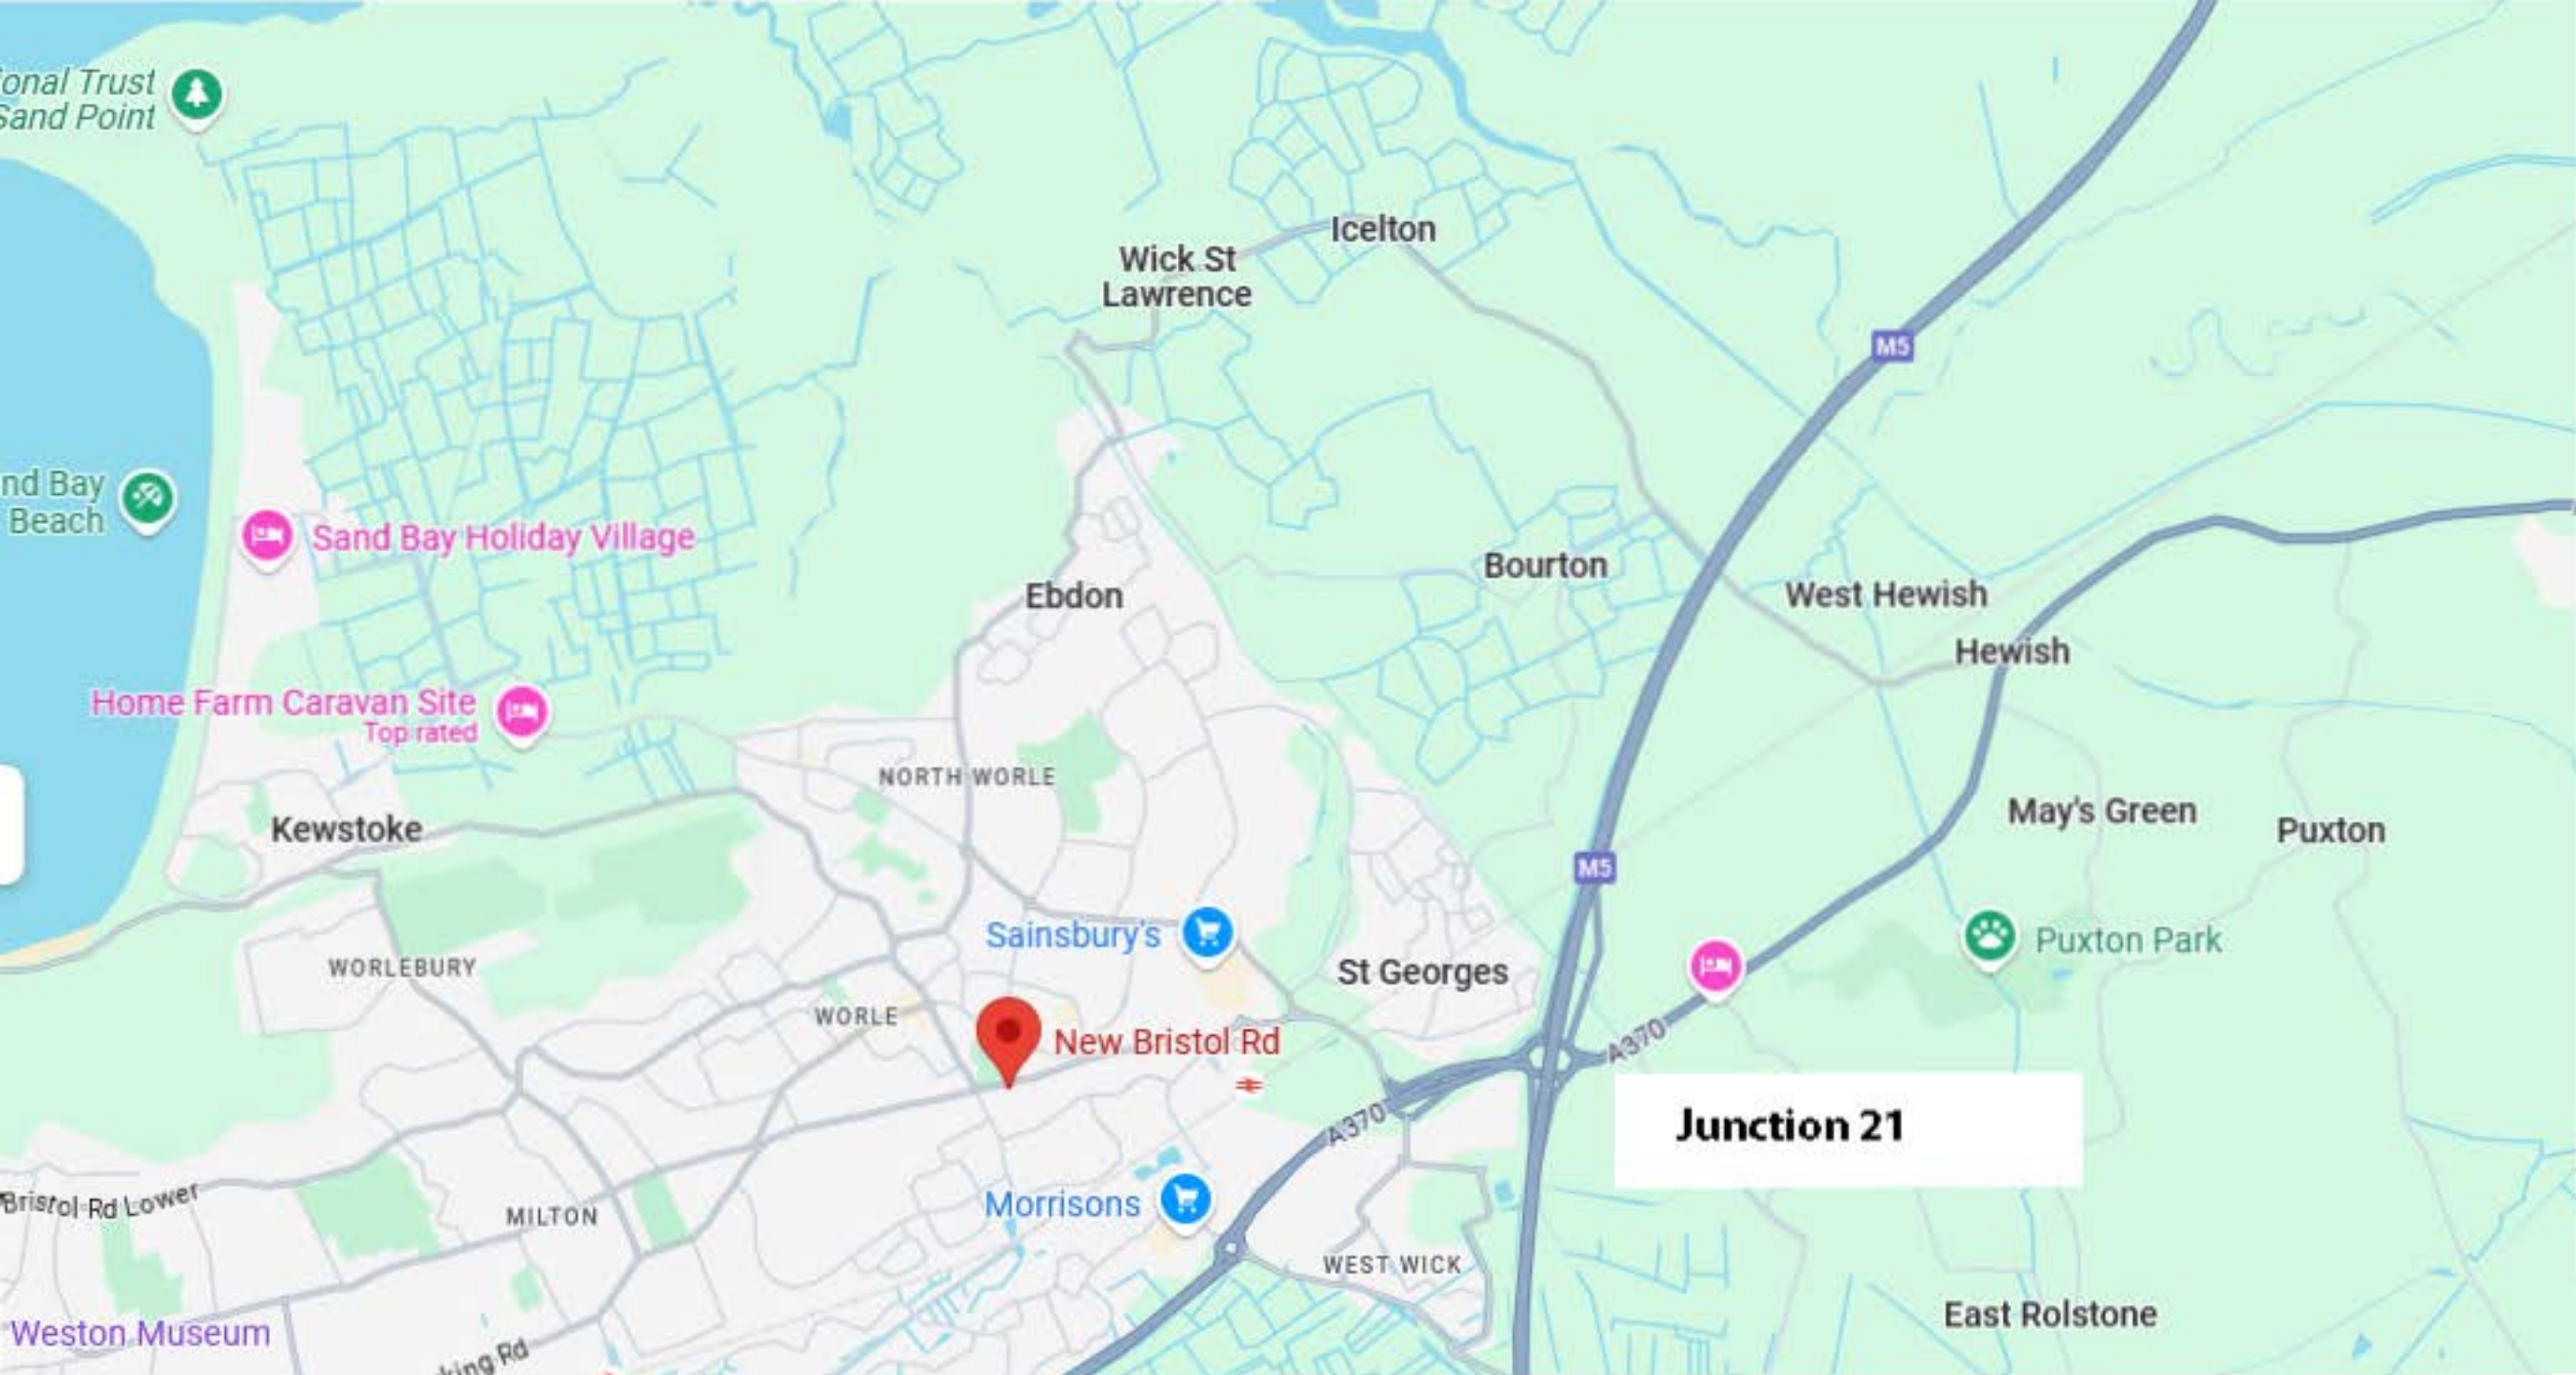

Beach Road, Weston-super-Mare (Kewst

+ Add to route

Leave: Now Type: Fast

2 hr 02 min • 116 mi Recommended

Arrive at 11:43

Includes: 1 min

ational Trust
Sand Point

nd Bay
Beach

Home Farm Caravan Site
Top-rated

Sand Bay Holiday Village

Kewstoke

WORLEBURY

Bristol Rd Lower

Weston Museum

MILTON

Wick St
Lawrence

Junction 21

M5

England

 Google Street View

Aug 2024 [See more dates](#)

Services

M 5	1½ m and	20 m
M 4 (W)		18 m
M 4 (E)		30 m
M 48		16 m

Junction 19

M5

Junction 19