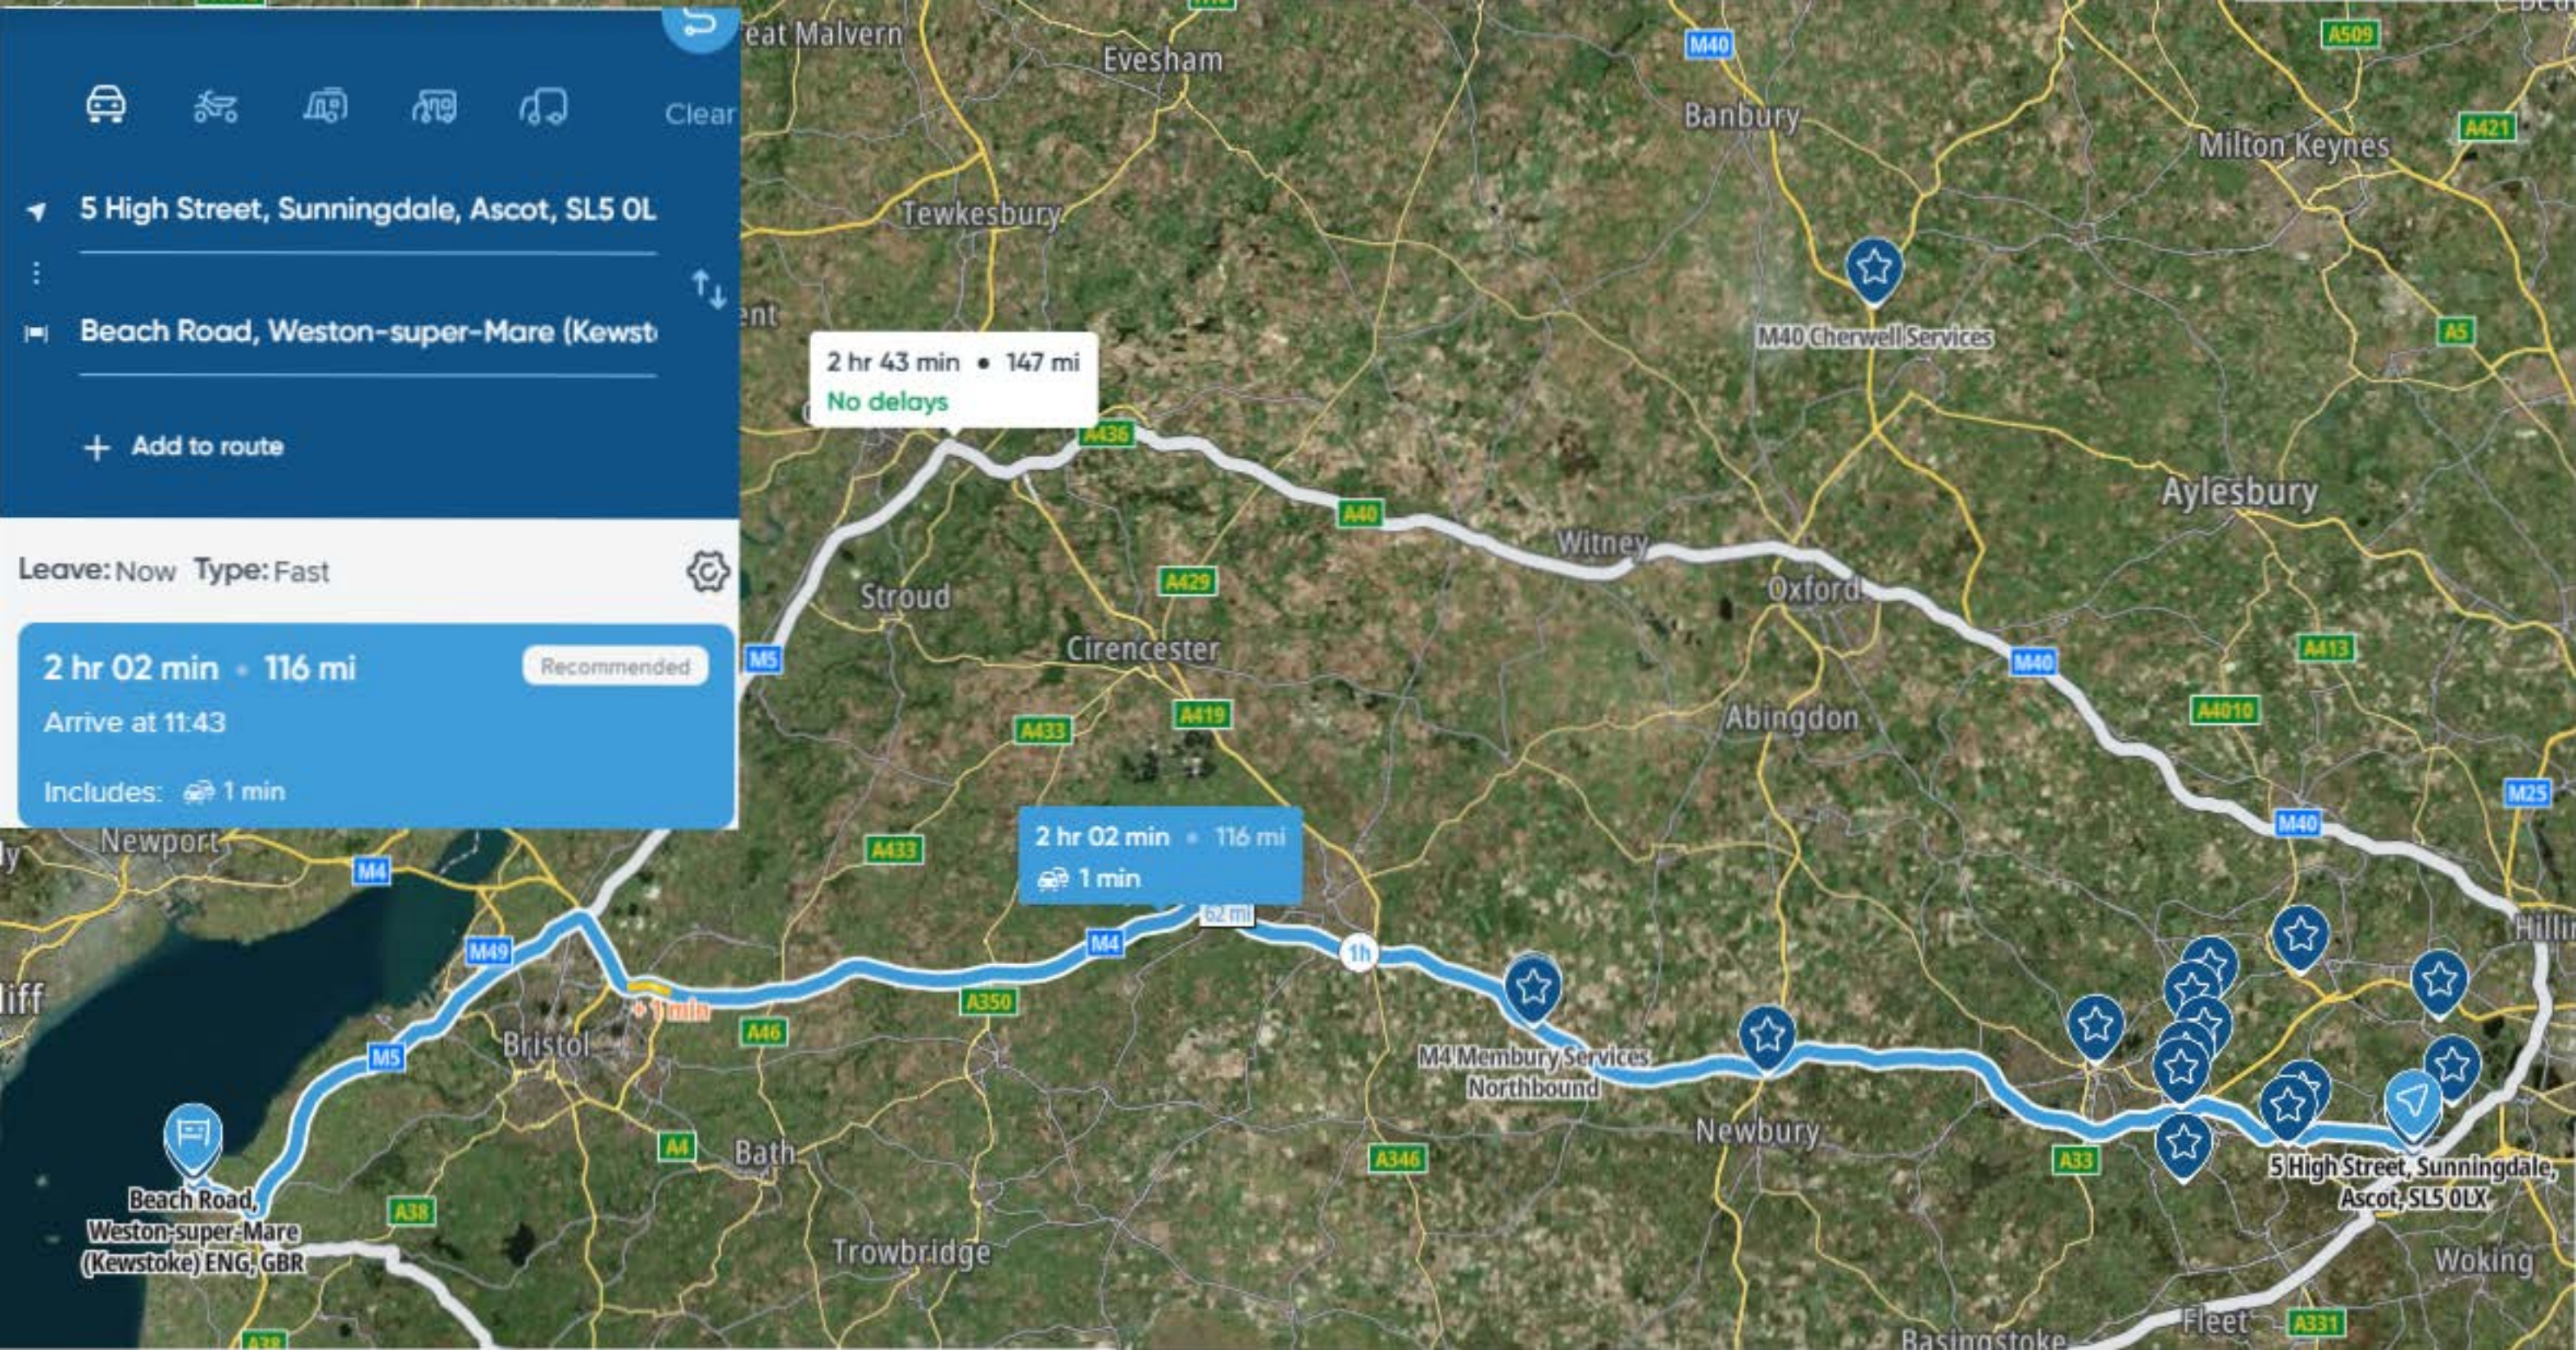

Beach Road, Weston-super-Mare (Kewst

+ Add to route

Leave: Now Type: Fast

2 hr 02 min • 116 mi Recommended

Arrive at 11:43

Includes: 1 min

ational Trust
Sand Point

nd Bay
Beach

Home Farm Caravan Site
Top-rated

Sand Bay Holiday Village

Kewstoke

WORLEBURY

Bristol Rd Lower

Weston Museum

MILTON

Wick St
Lawrence

Junction 21

M5

England

 Google Street View

Aug 2024 [See more dates](#)

Services

M 5	1½ m and	20 m
M 4 (W)		18 m
M 4 (E)		30 m
M 48		16 m

Junction 19

M5

Junction 19